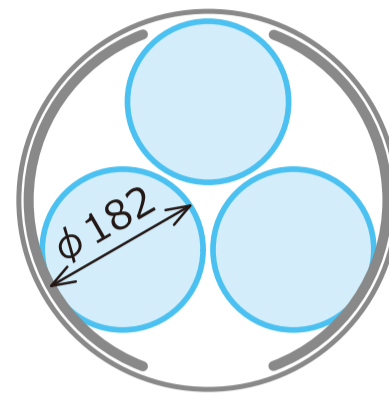

## Bottle

<ACA-1100B>

500mL x 17pcs

1,000mL x 12pcs

2,000mL x 6pcs

5,000mL x 3pcs

10,000mL x 1pc

## Flask

<ACA-1100B>

100mL x 30pcs

300mL x 15pcs

500mL x 10pcs

1,000mL x 7pcs

5,000mL x 1pc

OP Flask Stand