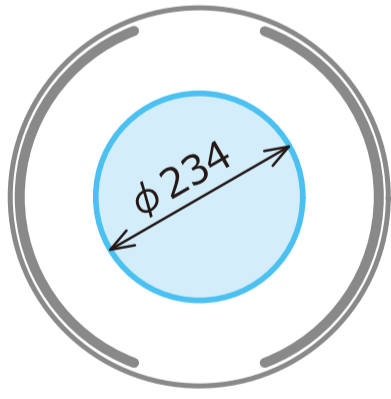

## Flask

<ACA-1100B>

100mL x 30pcs

300mL x 15pcs

500mL x 10pcs

1,000mL x 7pcs

5,000mL x 1pc

OP Flask Stand