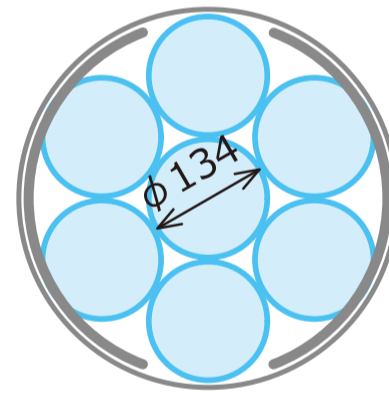

## Bottle

<ACA-1100B>

500mL x 17pcs

1,000mL x 12pcs

2,000mL x 6pcs

5,000mL x 3pcs

10,000mL x 1pc

## Flask

<ACA-1100B>

100mL x 30pcs

300mL x 15pcs

500mL x 10pcs

1,000mL x 7pcs

5,000mL x 1pc

OP Flask Stand