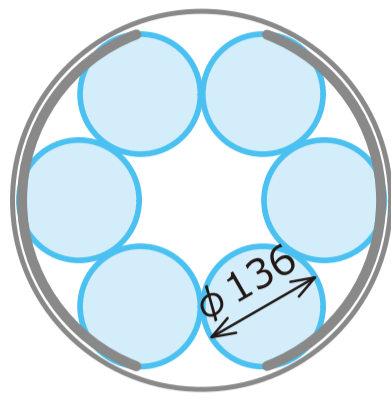

## Bottle

<ACA-1100B>

500mL x 17pcs

1,000mL x 12pcs

2,000mL x 6pcs

5,000mL x 3pcs

10,000mL x 1pc

## Flask

<ACA-1100B>

100mL x 30pcs

300mL x 15pcs

500mL x 10pcs

1,000mL x 7pcs

5,000mL x 1pc

OP Flask Stand