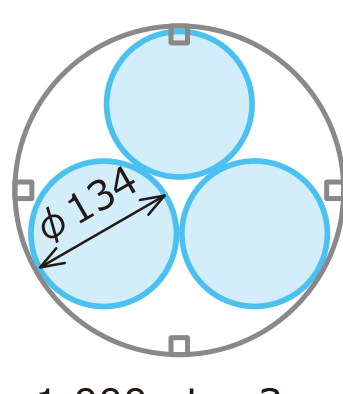

300mL x 12pcs

500mL x 7pcs

1,000mL x 4pcs

5,000mL x 1pc

<ACA-315B>

100mL x 14pcs

300mL x 7pcs

500mL x 5pcs

1,000mL x 3pcs

5,000mL x 1pc

Animal Cage

<ACA-700B>

Internal ϕ 345mm

Internal 181mm

External 184mm

Loading Size

243x243mm

269x173mm

329x87mm

<ACA-315B>

Internal ϕ 300mm

Internal 181mm

External 190mm

Loading Size

210x210mm

258x151mm

288x76mm