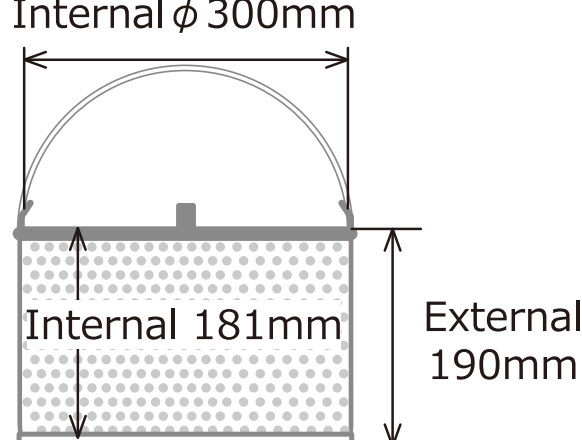

1,000mL x 3pcs

5,000mL x 1pc

Animal Cage

<ACA-700B>

Internal ϕ 345mm

Internal 181mm

External 184mm

Loading Size

243x243mm

269x173mm

329x87mm

<ACA-315B>

Internal ϕ 300mm

Internal 181mm

External 190mm

Loading Size

210x210mm

258x151mm

288x76mm