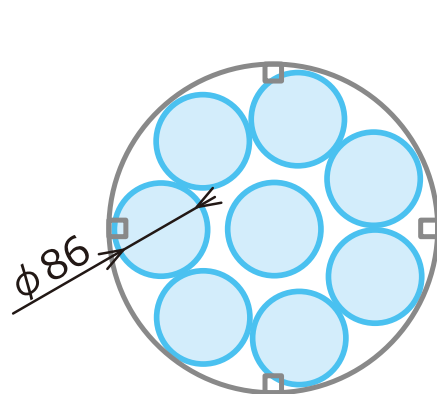

Bottle

<ACA-700B>

500mL x 11pcs

1,000mL x 8pcs

2,000mL x 4pcs

5,000mL x 1pc

10,000mL x 1pc

<ACA-315B>

1,000mL x 3pcs

5,000mL x 1pc

Animal Cage

<ACA-700B>

Internal ϕ 345mm

Internal 181mm

External 184mm

Loading Size

243x243mm

269x173mm

329x87mm

<ACA-315B>

Internal ϕ 300mm

Internal 181mm

External 190mm

Loading Size

210x210mm

258x151mm

288x76mm