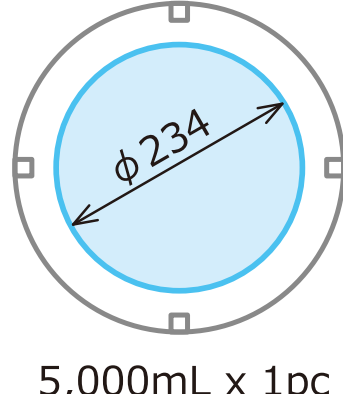

1,000mL x 3pcs

5,000mL x 1pc

Animal Cage

<ACA-700B>

Internal ϕ 345mm

Internal 181mm

External 184mm

Loading Size

243x243mm

269x173mm

329x87mm

<ACA-315B>

Internal ϕ 300mm

Internal 181mm

External 190mm

Loading Size

210x210mm

258x151mm

288x76mm