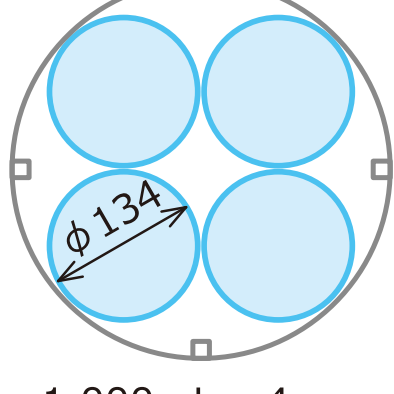

1,000mL x 4pcs