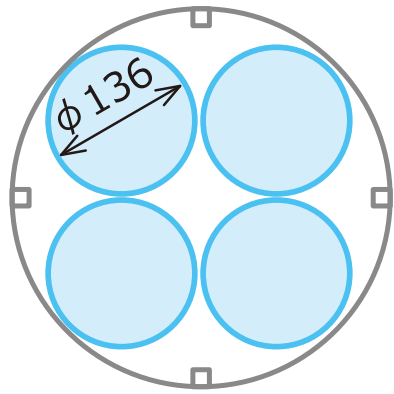

Bottle

<ACA-700B>

500mL x 11pcs

1,000mL x 8pcs

2,000mL x 4pcs

5,000mL x 1pc

10,000mL x 1pc

<ACA-315B>

1,000mL x 3pcs

5,000mL x 1pc

Animal Cage

<ACA-700B>

Internal ϕ 345mm

Internal 181mm

External 184mm

Loading Size

243x243mm

269x173mm

329x87mm

<ACA-315B>

Internal ϕ 300mm

Internal 181mm

External 190mm

Loading Size

210x210mm

258x151mm

288x76mm