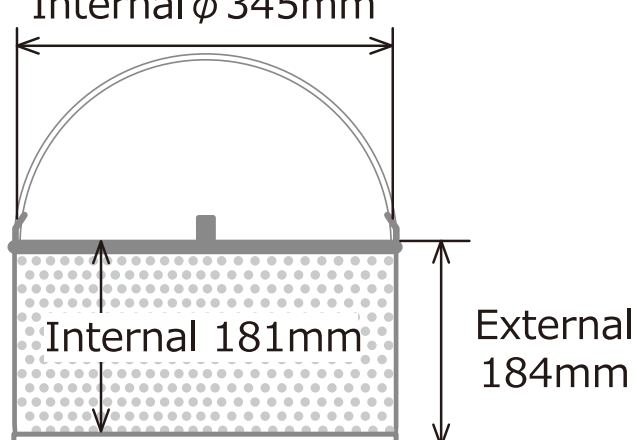

1,000mL x 3pcs

5,000mL x 1pc

Animal Cage

<ACA-700B>

Internal ϕ 345mm

Internal 181mm

External 184mm

Loading Size

243x243mm

269x173mm

329x87mm

<ACA-315B>

Internal ϕ 300mm

Internal 181mm

External 190mm

Loading Size

210x210mm

258x151mm

288x76mm