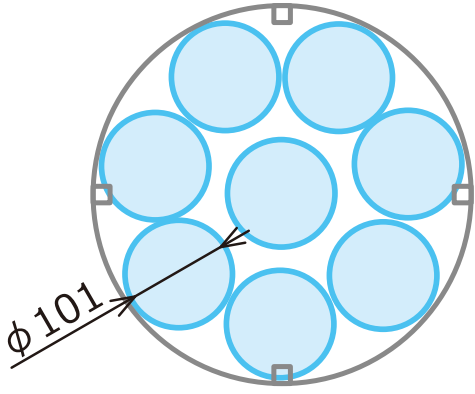

Bottle

<ACA-700B>

500mL x 11pcs

1,000mL x 8pcs

2,000mL x 4pcs

5,000mL x 1pc

10,000mL x 1pc

<ACA-315B>

1,000mL x 3pcs

5,000mL x 1pc

Animal Cage

<ACA-700B>

Internal ϕ 345mm

Internal 181mm

External 184mm

Loading Size

243x243mm

269x173mm

329x87mm

<ACA-315B>

Internal ϕ 300mm

Internal 181mm

External 190mm

Loading Size

210x210mm

258x151mm

288x76mm