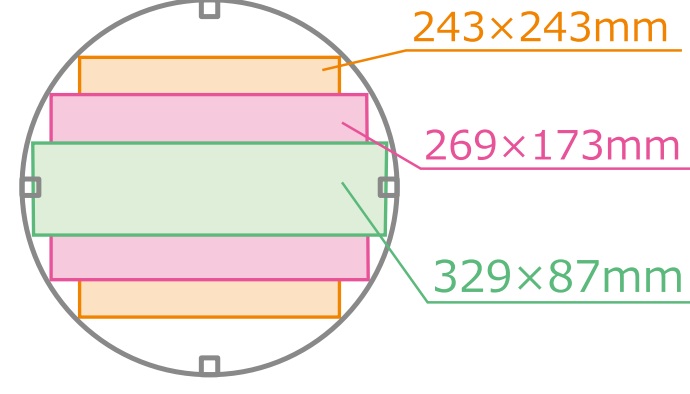

1,000mL x 3pcs

5,000mL x 1pc

Animal Cage

<ACA-700B>

Internal ϕ 345mm

Internal 181mm

External 184mm

Loading Size

243x243mm

269x173mm

329x87mm

<ACA-315B>

Internal ϕ 300mm

Internal 181mm

External 190mm

Loading Size

210x210mm

258x151mm

288x76mm