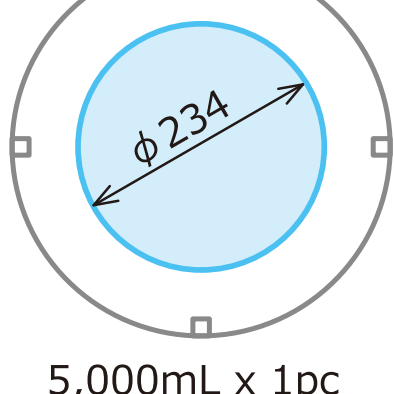

5,000mL x 1pc

<ACA-315B>