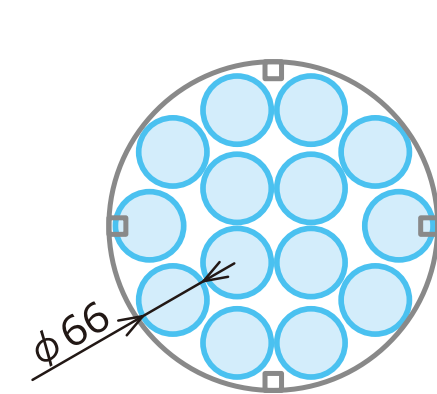

300mL x 12pcs

500mL x 7pcs

1,000mL x 4pcs

5,000mL x 1pc

<ACA-315B>

100mL x 14pcs

300mL x 7pcs

500mL x 5pcs

1,000mL x 3pcs

5,000mL x 1pc

Animal Cage

<ACA-700B>

Internal ϕ 345mm

Internal 181mm

External 184mm

Loading Size

243x243mm

269x173mm

329x87mm

<ACA-315B>

Internal ϕ 300mm

Internal 181mm

External 190mm

Loading Size

210x210mm

258x151mm

288x76mm